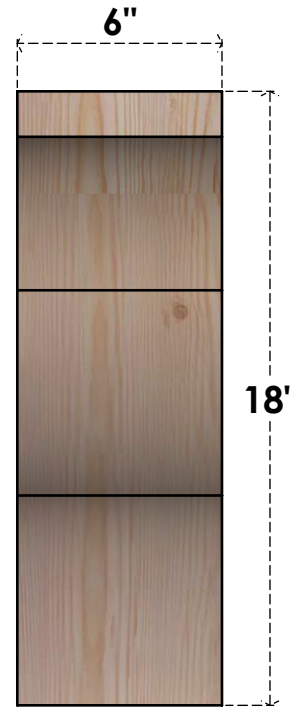

BRC06X14X18FST00RDF

6"W X 14"D X 18"H FUNSTON ROUGH SAWN BRACE, DOUGLAS FIR

SIDE

FRONT

EKENA MILLWORK
 2300 WEST MAIN ST.
 CLARKSVILLE, TX 75426
 TOLL FREE: 866-607-0453
 WWW.EKENAMILLWORK.COM

NOTES

1. INSTALLATION TO BE COMPLETED IN ACCORDANCE WITH MANUFACTURER'S SPECIFICATIONS.
2. DRAWING MAY NOT BE TO SCALE
3. THIS DRAWING IS INTENDED FOR DESIGN AND PLANNING PURPOSES ONLY.
4. ALL INFORMATION CONTAINED HEREIN WAS CURRENT AT THE TIME OF DEVELOPMENT BUT MUST BE REVIEWED AND APPROVED BY THE PRODUCT MANUFACTURER TO BE CONSIDERED ACCURATE.
5. PRODUCTS ARE NOT KILN DRIED. THIS ITEM IS UNIQUE AND WILL CONTAIN THE NATURAL VARIATIONS THAT THE WOOD SPECIES OFFERS. THIS MAY RESULT IN VARIATIONS UP TO 1/4"