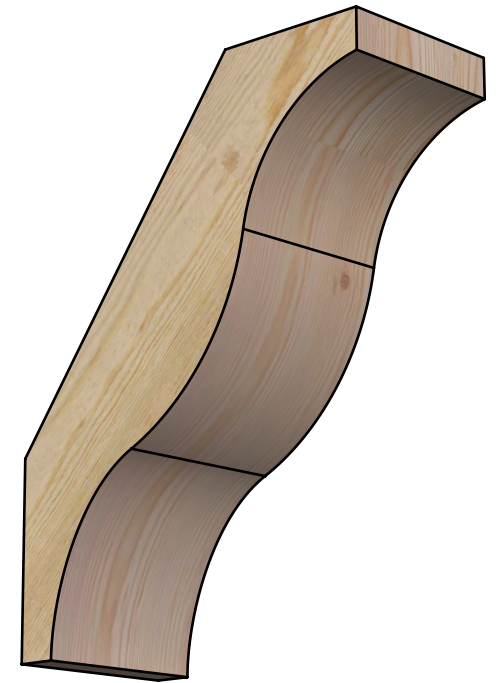

BRC06X14X18FST00RDF

6"W X 14"D X 18"H FUNSTON ROUGH SAWN BRACE, DOUGLAS FIR

SIDE

FRONT

EKENA MILLWORK
 2300 WEST MAIN ST.
 CLARKSVILLE, TX 75426
 TOLL FREE: 866-607-0453
 WWW.EKENAMILLWORK.COM

NOTES

1. INSTALLATION TO BE COMPLETED IN ACCORDANCE WITH MANUFACTURER'S SPECIFICATIONS.
2. DRAWING MAY NOT BE TO SCALE
3. THIS DRAWING IS INTENDED FOR DESIGN AND PLANNING PURPOSES ONLY.
4. ALL INFORMATION CONTAINED HEREIN WAS CURRENT AT THE TIME OF DEVELOPMENT BUT MUST BE REVIEWED AND APPROVED BY THE PRODUCT MANUFACTURER TO BE CONSIDERED ACCURATE.
5. PRODUCTS ARE NOT KILN DRIED. THIS ITEM IS UNIQUE AND WILL CONTAIN THE NATURAL VARIATIONS THAT THE WOOD SPECIES OFFERS. THIS MAY RESULT IN VARIATIONS UP TO 1/4"