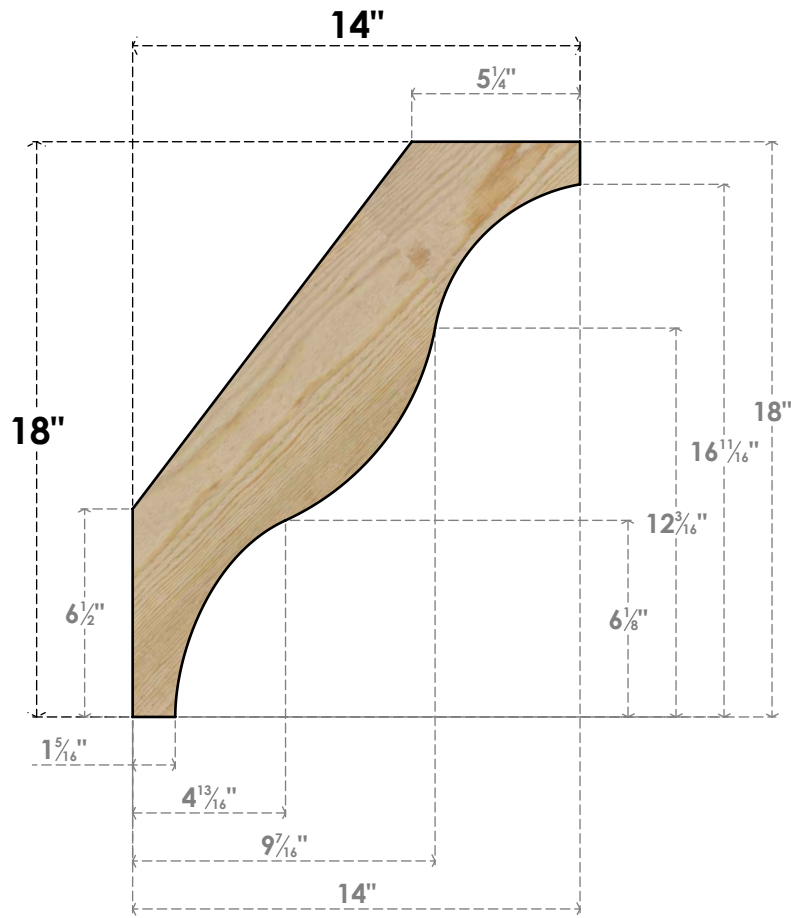

BRC06X14X18FST00RDF

6"W X 14"D X 18"H FUNSTON ROUGH SAWN BRACE, DOUGLAS FIR

SIDE

FRONT

EKENA MILLWORK
 2300 WEST MAIN ST.
 CLARKSVILLE, TX 75426
 TOLL FREE: 866-607-0453
 WWW.EKENAMILLWORK.COM

NOTES

1. INSTALLATION TO BE COMPLETED IN ACCORDANCE WITH MANUFACTURER'S SPECIFICATIONS.
2. DRAWING MAY NOT BE TO SCALE
3. THIS DRAWING IS INTENDED FOR DESIGN AND PLANNING PURPOSES ONLY.
4. ALL INFORMATION CONTAINED HEREIN WAS CURRENT AT THE TIME OF DEVELOPMENT BUT MUST BE REVIEWED AND APPROVED BY THE PRODUCT MANUFACTURER TO BE CONSIDERED ACCURATE.
5. PRODUCTS ARE NOT KILN DRIED. THIS ITEM IS UNIQUE AND WILL CONTAIN THE NATURAL VARIATIONS THAT THE WOOD SPECIES OFFERS. THIS MAY RESULT IN VARIATIONS UP TO 1/4"